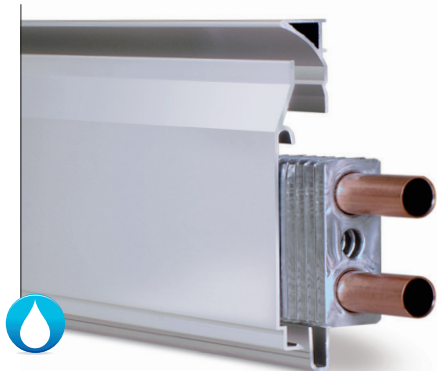

how it works

water model **CE EN 442**

electric model **CE**

Standard colours

RAL colours and personalisations upon request

TECHNICAL CONSULTING

depoli & cornello

[www.hekos.com](http://www.hekos.com)

**Led lighting** Thermodul now heats and lights; it can be equipped with led lighting, either with white or RGB light, adjustable by a remote control.