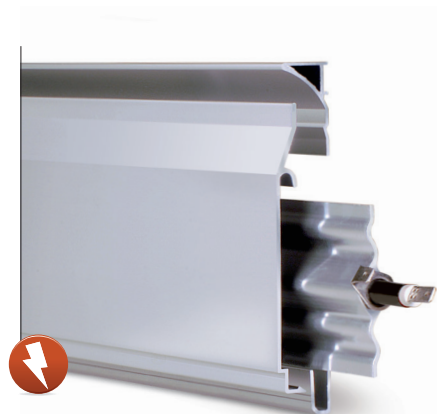

how it works

water model **CE EN 442**

electric model **CE**

Standard colours

RAL colours and personalisations upon request

TECHNICAL CONSULTING

depoli & cornello

[www.hekos.com](http://www.hekos.com)