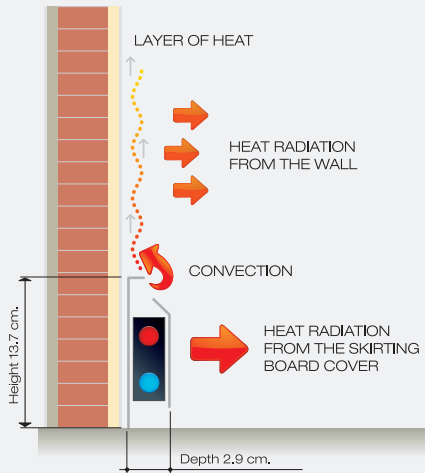

how it works

water model **CE EN 442**

electric model **CE**

Standard colours

RAL colours and personalisations upon request

TECHNICAL CONSULTING

depoli & cornello

[www.hekos.com](http://www.hekos.com)