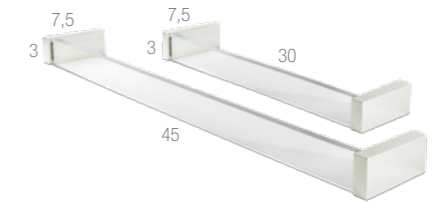

OPTIONAL OPTIONAL

IT ASTINA PORTASALVIETTE PIK-UP
Disponibile in due misure cm. 30 e cm. 45

EN PIK-UP TOWEL RAIL
Available in two sizes cm 30 and cm 45

IT KIT LIGHT
- Led bianco 4000°K 9,6 w/mt 120 led/mt;
- Led colorato RGB 14,40 w/mt.
Controller con radiocomando touch o compatibile con Google Home e Amazon Alexa.

EN LIGHT KIT
- White light 4000°K 9,6 w/mt 120 led/mt;
- RGB colored led 14,40 w/mt.
Controller with touch remote control or compatible with Google Home and Amazon Alexa.

IT COLORI
Tinte standard bianco RAL 9010, argento.
Su richiesta colori RAL.

EN COLORS
Standard colors, white RAL 9010, silver.
RAL colors on request.