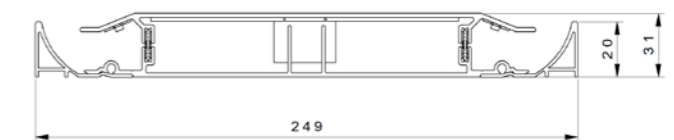

SEZIONE VERTICAL ELECTRIC / VERTICAL ELECTRIC SECTION